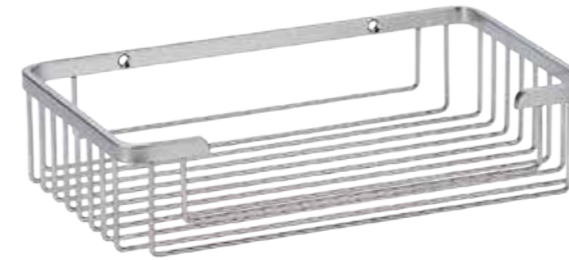

**S13308**  
Toilet Brush Set  
Size: 180 x 140 x 400 mm

**S13306**  
Stainless Steel Soap Dish  
Size: 155 x 110 x 70 mm

**S13307-2**  
Stainless Steel Robe Hook  
Size: 50 x 85 x 55 mm

**S13314**  
Stainless Steel Shelf with  
Tumbler Holder & soap Dish  
Size: 665 x 208 x 115 mm

**S13316**  
Glass Shelf with Tumbler Holder & soap Dish  
Size: 665 x 208 x 115 mm

**S13315**  
Shelf  
Size: 665 x 208 x 50 mm

**S13317**  
Glass Shelf  
Size: 665 x 208 x 50 mm

**S13311**  
24" H Type Stainless Steel Towel Rack  
Size: 650 x 220 x 125 mm

**S13312**  
24" Stainless Steel Towel Rack  
Size: 650 x 220 x 130 mm

**S14327**  
Stainless Steel Basket  
Size: 120 x 100 x 40 mm

**S14338**  
Stainless Steel Corner Basket  
Size: 320 x 235 x 50 mm

**S14329**  
Stainless Steel Basket  
Size: 260 x 155 x 60 mm