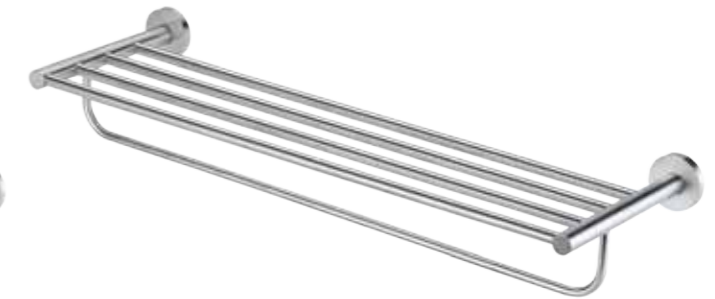

**S14312**  
Glass Corner Shelf w/Rail  
Size: 260 x 260 x 55 mm

**S15304**  
Toilet Brush Set  
Size: 180 x 140 x 400 mm

**S15305**  
Stainless Steel Robe Hook  
Size: 55 x 50 x 55 mm

**S15306**  
Stainless Steel Soap Dish  
Size: 110 x 120 x 55 mm

**S15301**  
Stainless Steel Paper Holder  
Size: 170 x 45 x 140 mm

**S15302**  
Stainless Steel Towel Ring  
Size: 155 x 45 x 175 mm

**S15303**  
Tumbler Holder w/Glass  
Size: 67 x 105 x 97 mm

Begin to Experience Your Simple Life

**S13309**  
Stainless Steel Towel Rack  
Size: 645 x 200 x 50 mm

**S13310**  
Stainless Steel Towel Rack  
Size: 645 x 220 x 120 mm

**S13300**  
Glass Shelf  
Size: 600 x 137 x 50 mm

**S13303**  
Stainless Steel Paper Holder  
Size: 155 x 150 x 135 mm