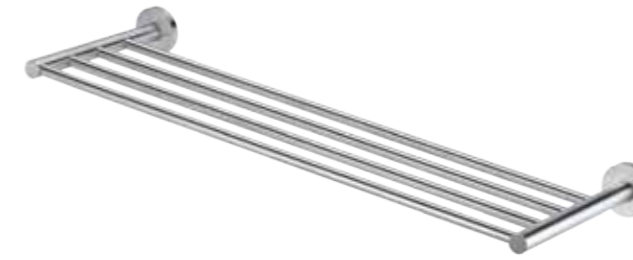

**S14312**  
Glass Corner Shelf w/Rail  
Size: 260 x 260 x 55 mm

**S15304**  
Toilet Brush Set  
Size: 180 x 140 x 400 mm

**S15305**  
Stainless Steel Robe Hook  
Size: 55 x 50 x 55 mm

**S15306**  
Stainless Steel Soap Dish  
Size: 110 x 120 x 55 mm

**S15301**  
Stainless Steel Paper Holder  
Size: 170 x 45 x 140 mm

**S15302**  
Stainless Steel Towel Ring  
Size: 155 x 45 x 175 mm

**S15303**  
Tumbler Holder w/Glass  
Size: 67 x 105 x 97 mm

Begin to Experience Your Simple Life