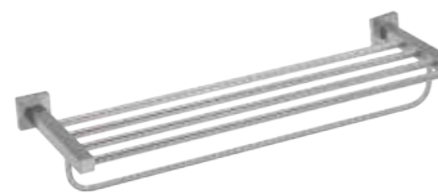

S14411
24" Stainless Steel Towel Rack
w/ square Plate
Size: 665 x 208 x 55 mm